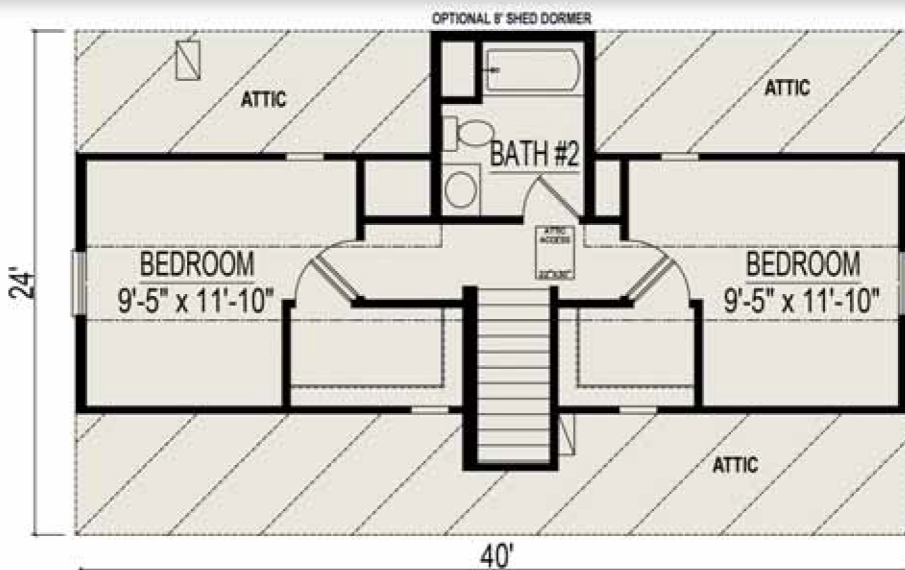

# Bayshore II

2 Bedrooms, 1 Bathroom, 960 Square Feet  
500 Square Feet for Proposed 2nd Floor

*Some Items shown may be optional or constructed on site*

**Proposed 2nd Floor Plan**  
(Finished on site by others)

**1st Floor Basement Plan**

**Crawl Space Plan**