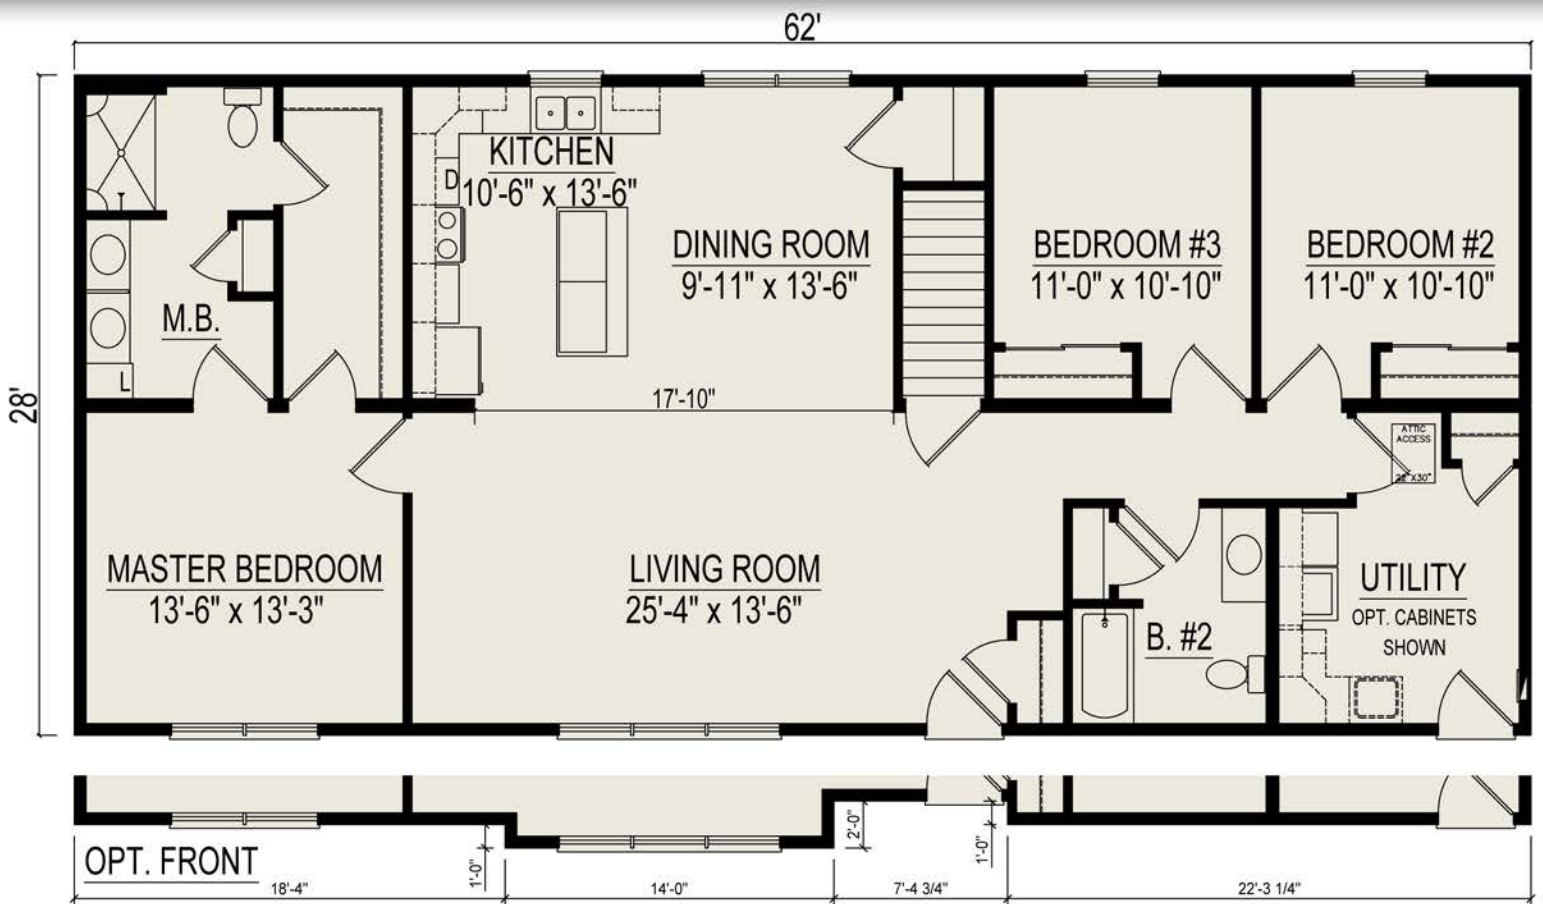

Brentwood II

3 Bedrooms, 2 Bathrooms, 1736 Square Feet

Some Items shown may be optional or constructed on site

Heckaman Homes
 Made by Craftech Building Systems, Inc.
 2676 East Market Street
 Nappanee, IN 46550
 574.773.4167
 HeckamanHomes.com