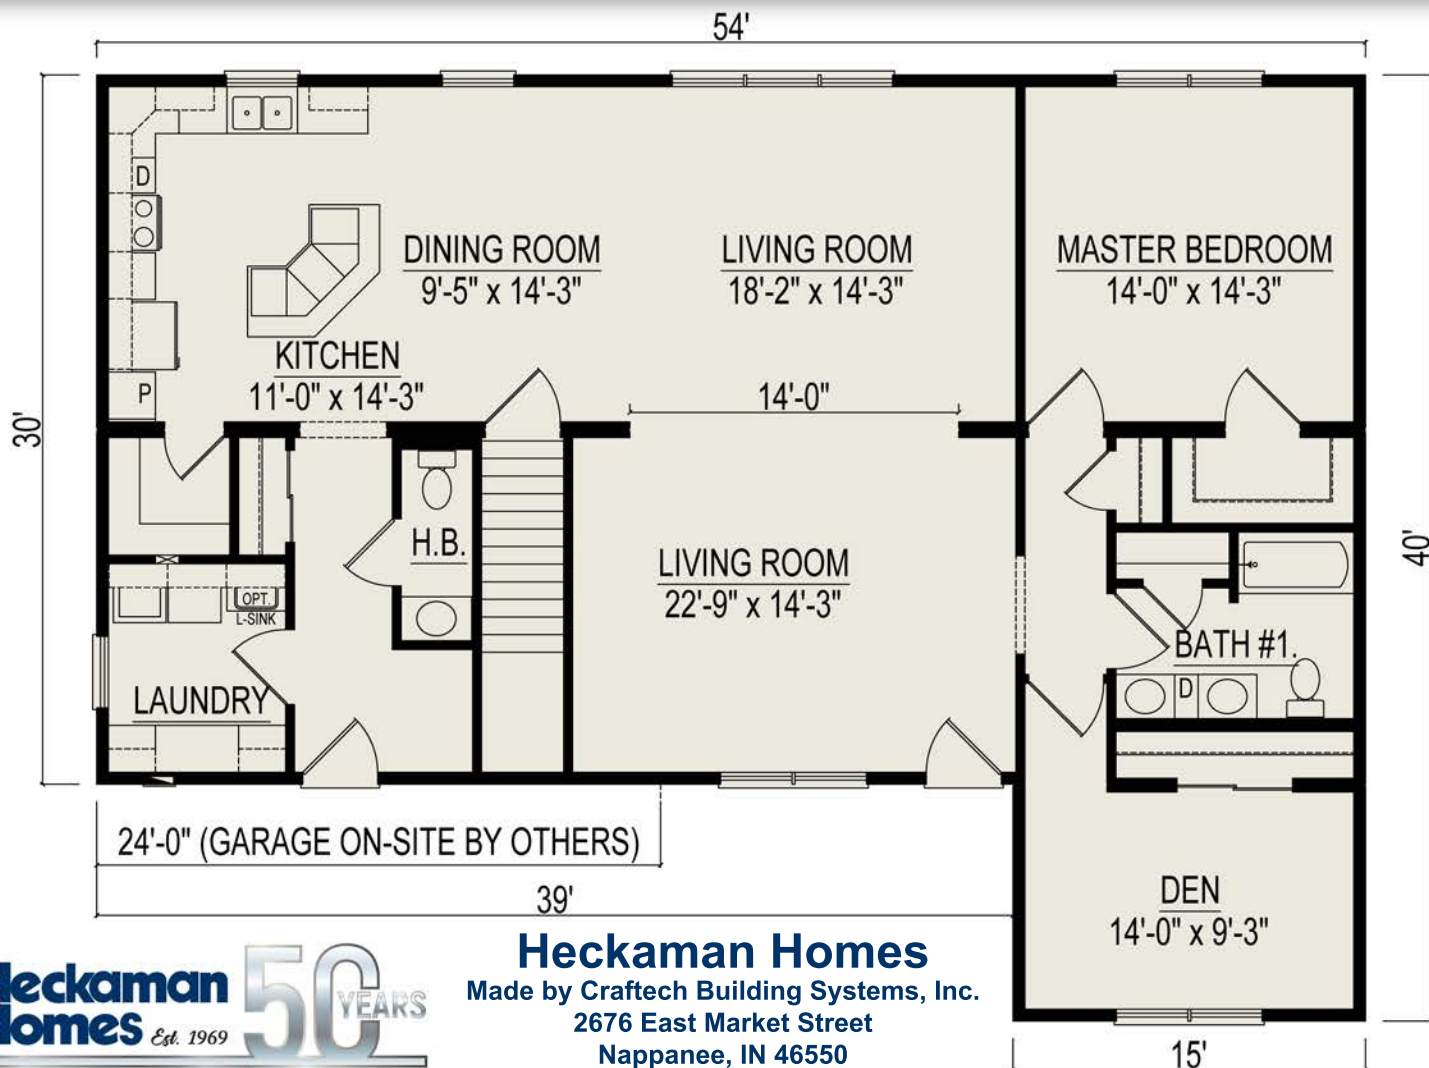

# Craftsman II Ranch

2 Bedrooms, 1-1/2 Bathrooms, 1770 Square Feet

Some Items shown may be optional or constructed on site

**Heckaman Homes** Est. 1969 **50 YEARS**  
*Welcoming Families Home!*

**Heckaman Homes**  
 Made by Craftech Building Systems, Inc.  
 2676 East Market Street  
 Nappanee, IN 46550  
 574.773.4167  
 HeckamanHomes.com