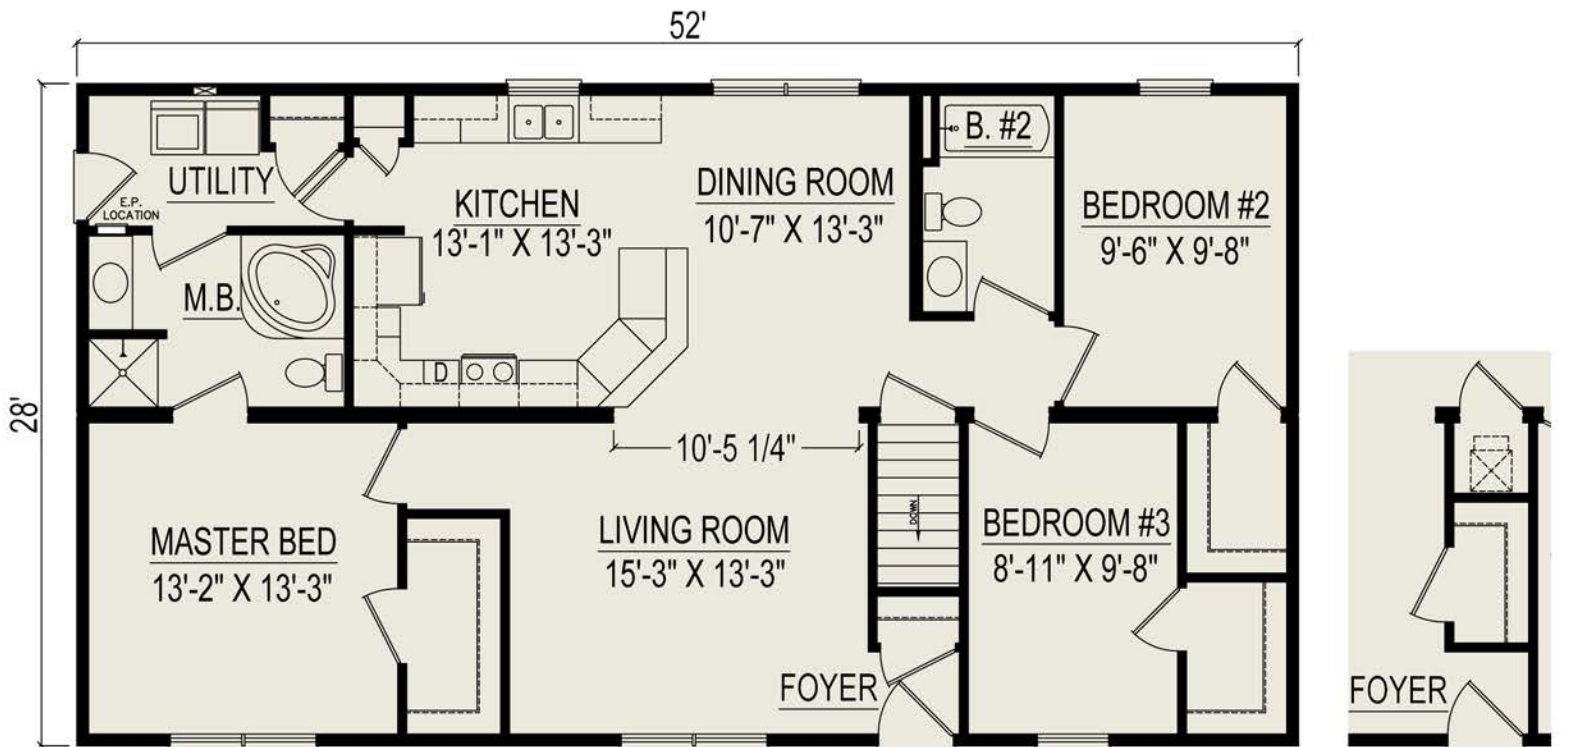

Glendale II

3 Bedrooms, 2 Bathrooms, 1456 Square Feet

Some Items shown may be optional or constructed on site

Heckaman Homes
 Made by Crafftech Building Systems, Inc.
 2676 East Market Street
 Nappanee, IN 46550
 574.773.4167
 HeckamanHomes.com