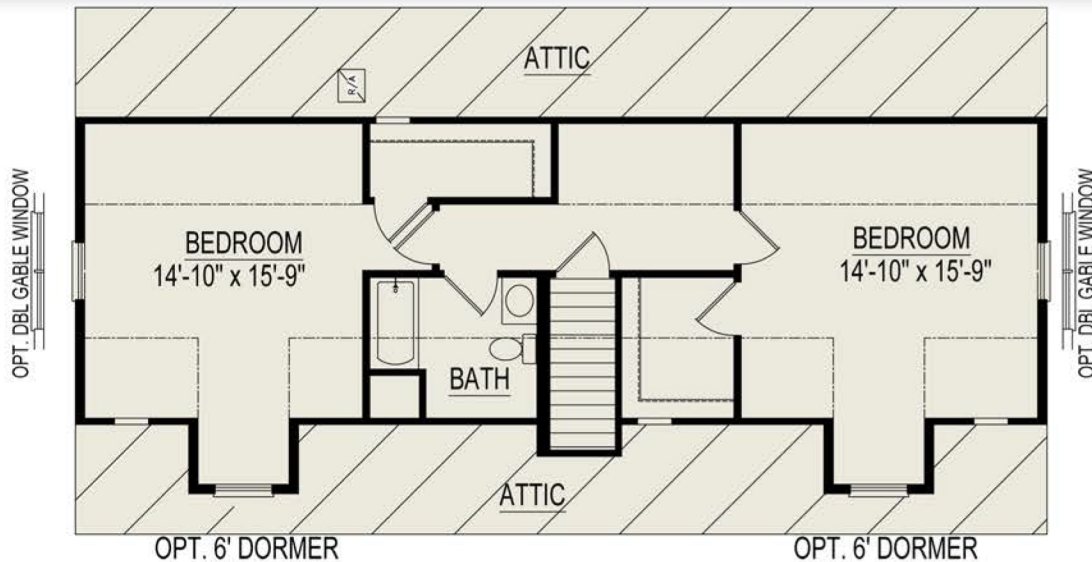

# Lakeview II

1 Bedrooms, 1-1/2 Bathrooms, 1456 Square Feet  
867 Square Feet for Proposed 2nd Floor

Some Items shown may be optional or constructed on site

**Proposed 2nd Floor Plan**  
(Finished on site by others)

**1st Floor Basement Plan**