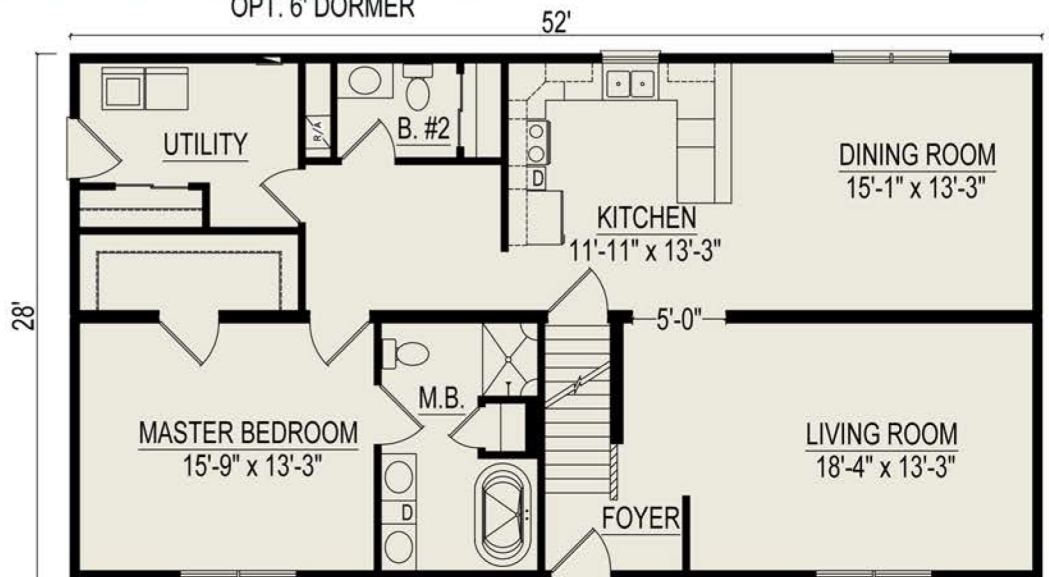

# Lakeview II

1 Bedrooms, 1-1/2 Bathrooms, 1456 Square Feet  
867 Square Feet for Proposed 2nd Floor

Some Items shown may be optional or constructed on site

**Proposed 2nd Floor Plan**  
(Finished on site by others)

**1st Floor Basement Plan**