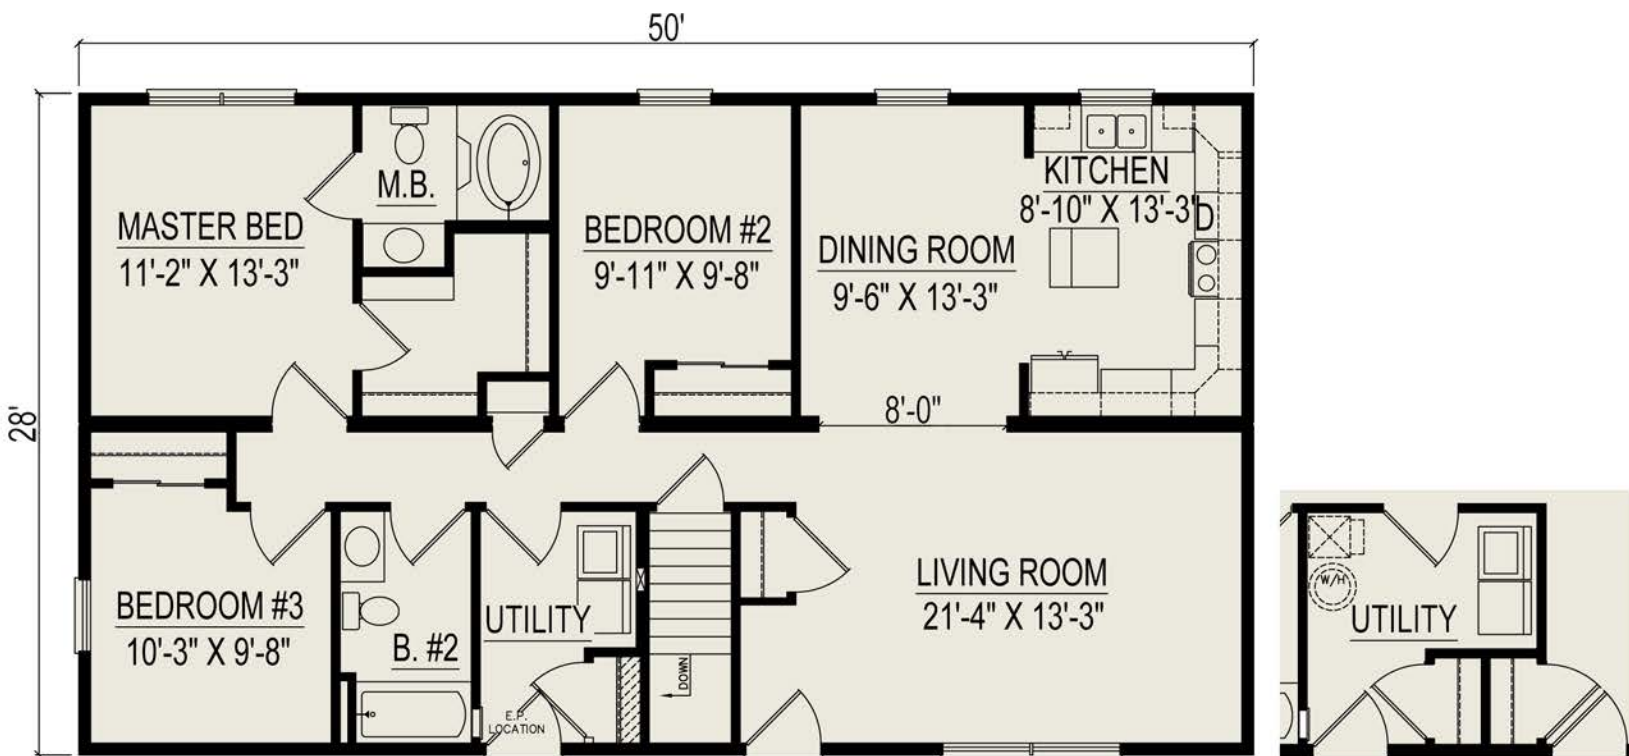

# Lexington II

3 Bedrooms, 2 Bathrooms, 1400 Square Feet

Some Items shown may be optional or constructed on site

CRAWLSPACE PLAN

**Heckaman Homes**  
 Made by Craftech Building Systems, Inc.  
 2676 East Market Street  
 Nappanee, IN 46550  
 574.773.4167  
 HeckamanHomes.com