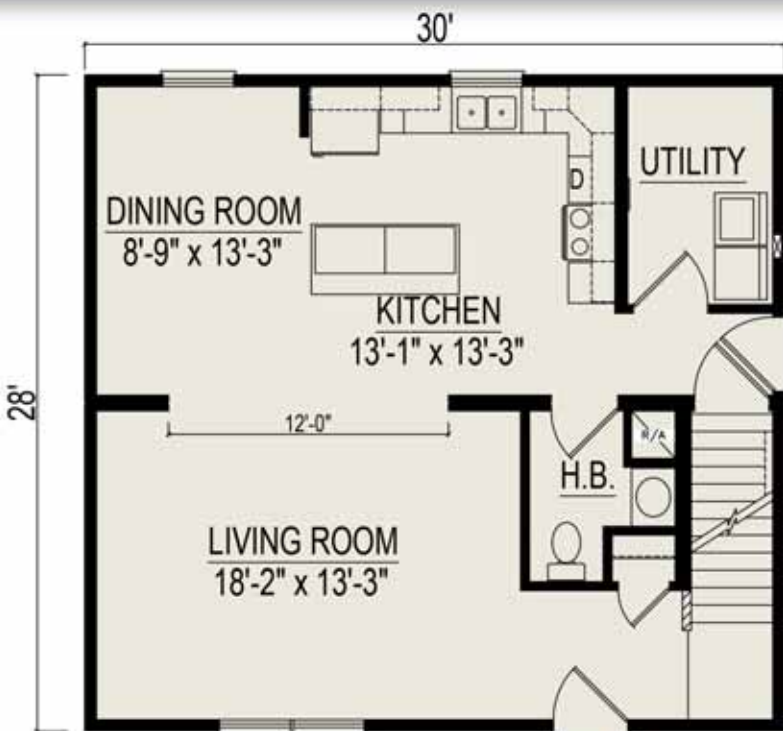

Reagan II

3 Bedrooms, 2-1/2 Bathrooms, 1680 Square Feet

Some items shown may be optional or constructed on site

FIRST FLOOR PLAN

SECOND FLOOR PLAN

Heckaman Homes
 Made by Craftech Building Systems, Inc.
 2676 East Market Street
 Nappanee, IN 46550
 574.773.4167
 HeckamanHomes.com