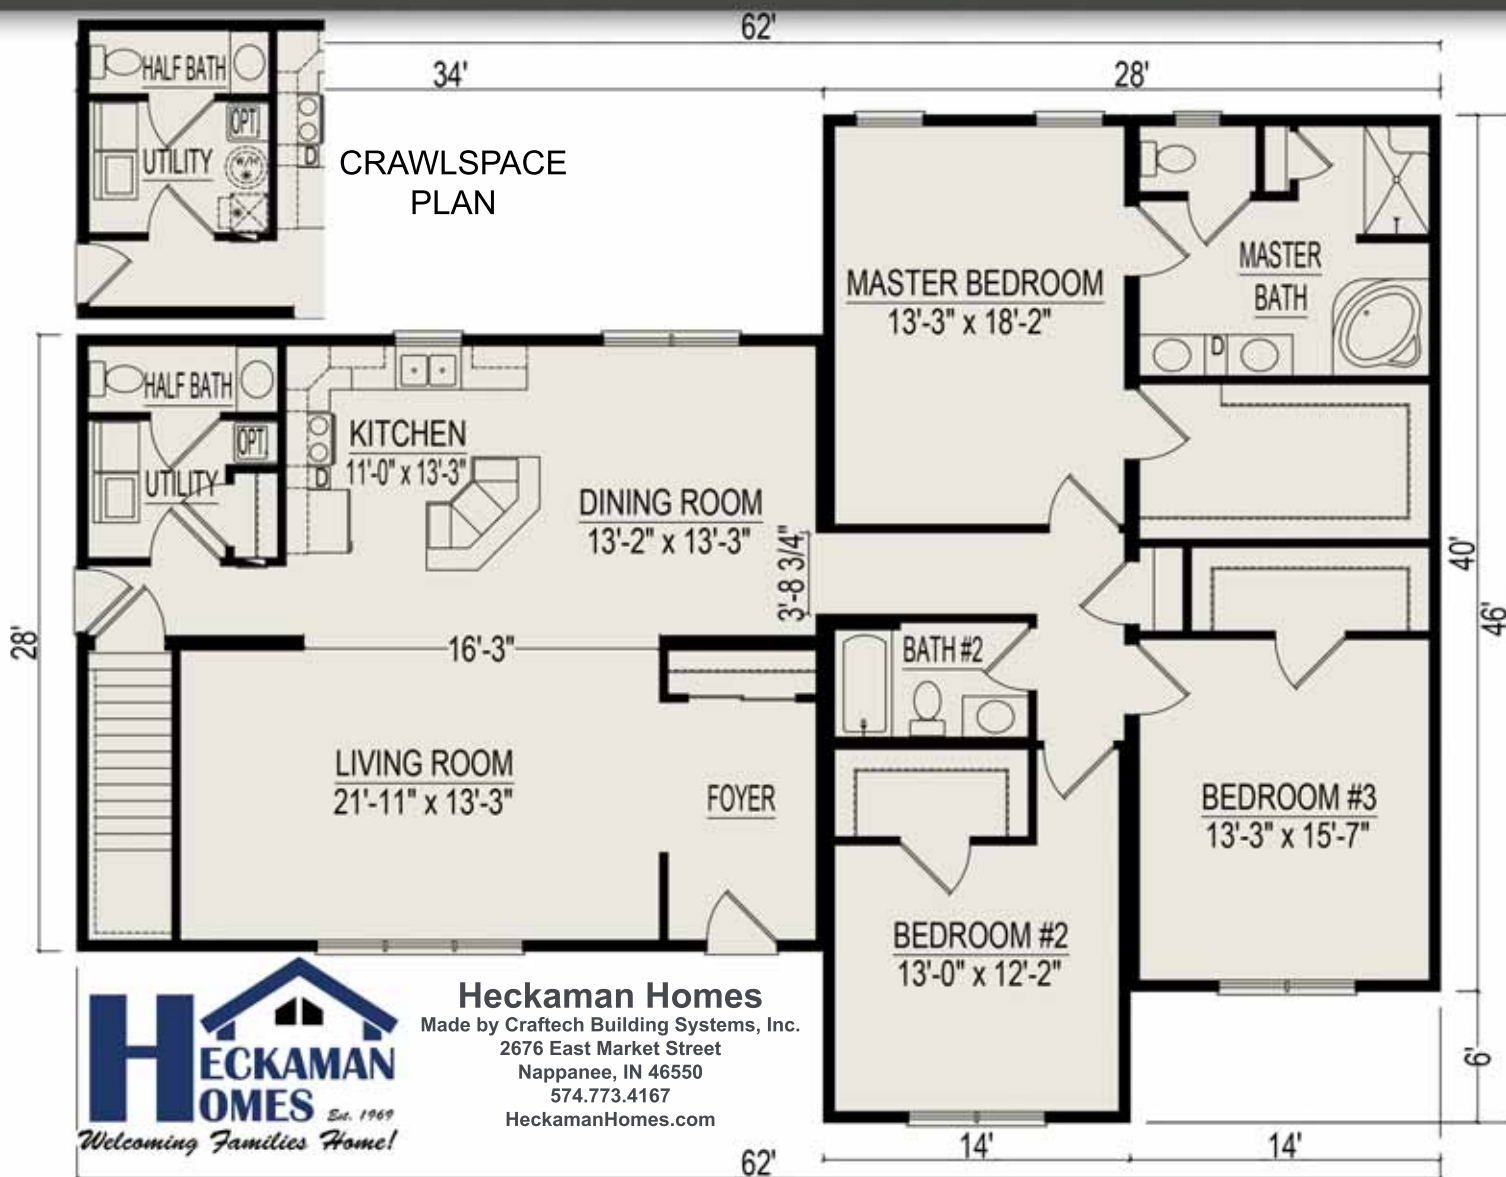

# Summit III - 3BR

3 Bedrooms, 2-1/2 Bathrooms, 2156 Square Feet

Some Items shown may be optional or constructed on site

**Heckaman Homes**  
 Made by Craftech Building Systems, Inc.  
 2676 East Market Street  
 Nappanee, IN 46550  
 574.773.4167  
 HeckamanHomes.com