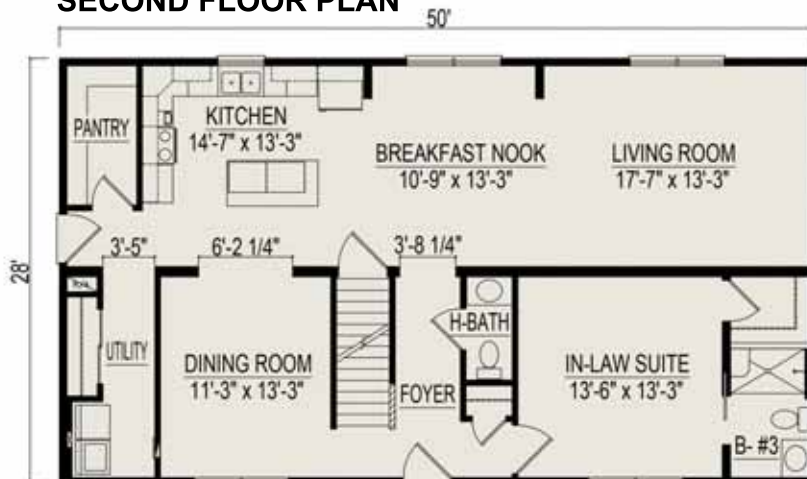

Lincoln

5 Bedrooms, 3-1/2 Bathrooms, 2800 Square Feet

Some items shown may be optional or constructed on site

SECOND FLOOR PLAN

FIRST FLOOR PLAN

Heckaman Homes

Made by Craftech Building Systems, Inc.
2676 East Market Street
Nappanee, IN 46550
574.773.4167
HeckamanHomes.com