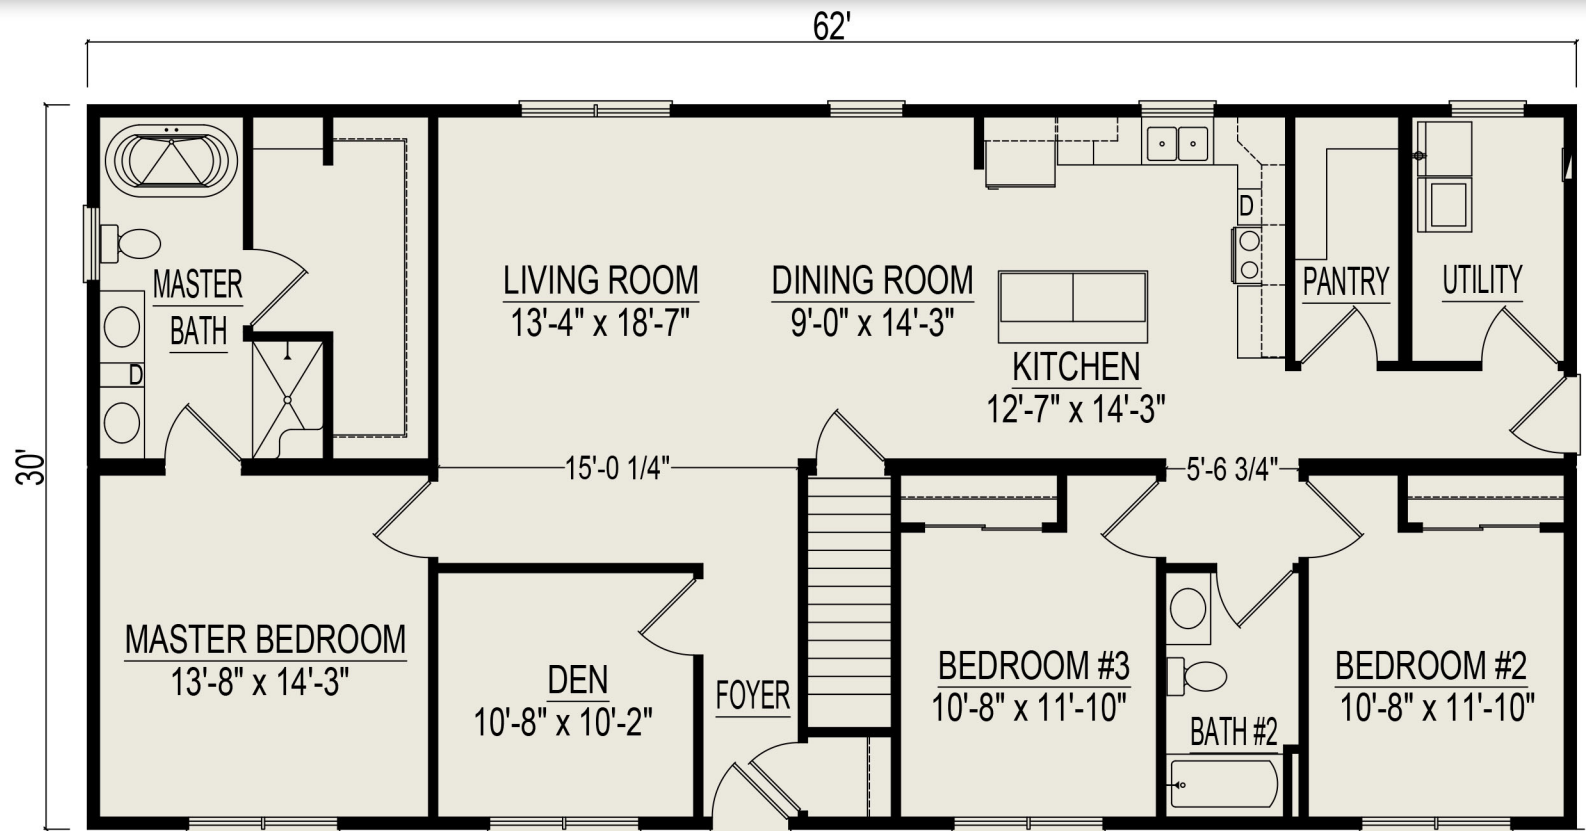

Amarillo

3 Bedrooms, 2 Bathrooms, Bonus Room, 1860 Square Feet

Some Items shown may be optional or constructed on site

Heckaman Homes
 Made by Craftech Building Systems, Inc.
 2676 East Market Street
 Nappanee, IN 46550
 574.773.4167
 HeckamanHomes.com