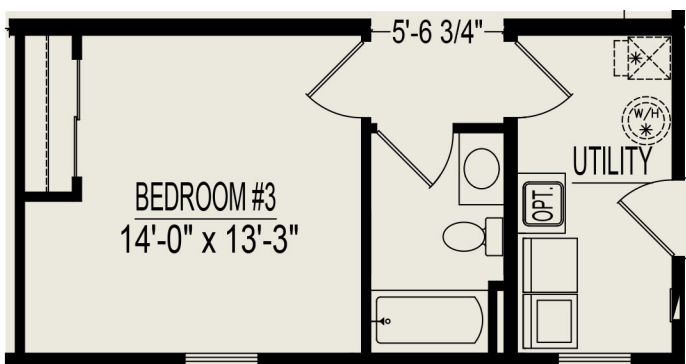

# Ashford

3 Bedrooms, 2 Bathrooms, 1568 Square Feet  
 Some items shown may be optional or constructed on site

CRAWLSPACE  
 PLAN

**Heckaman Homes**  
 Made by Craftech Building Systems, Inc.  
 2676 East Market Street  
 Nappanee, IN 46550  
 574.773.4167  
 HeckamanHomes.com