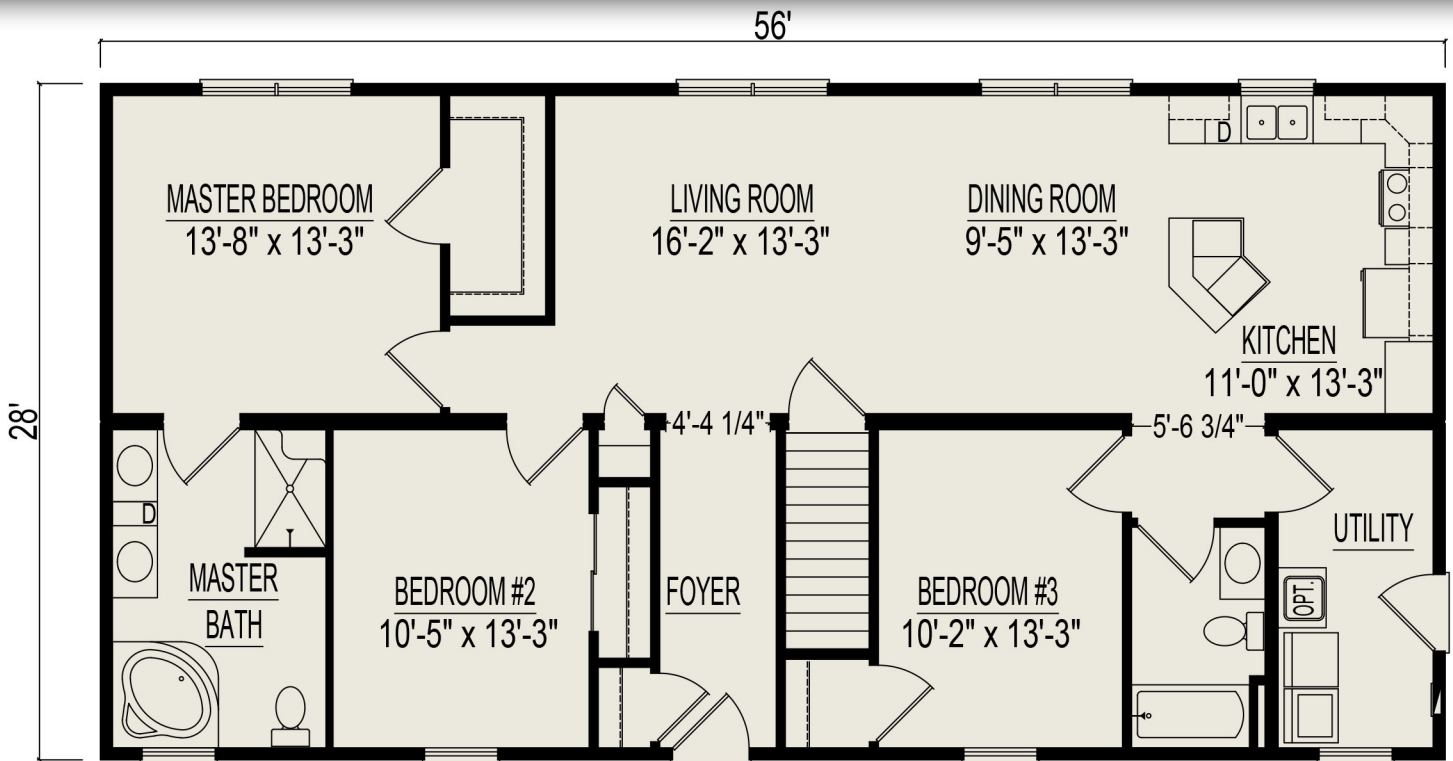

# Ashford

3 Bedrooms, 2 Bathrooms, 1568 Square Feet  
 Some items shown may be optional or constructed on site

CRAWLSPACE  
 PLAN

**Heckaman Homes**  
 Made by Craftech Building Systems, Inc.  
 2676 East Market Street  
 Nappanee, IN 46550  
 574.773.4167  
 HeckamanHomes.com