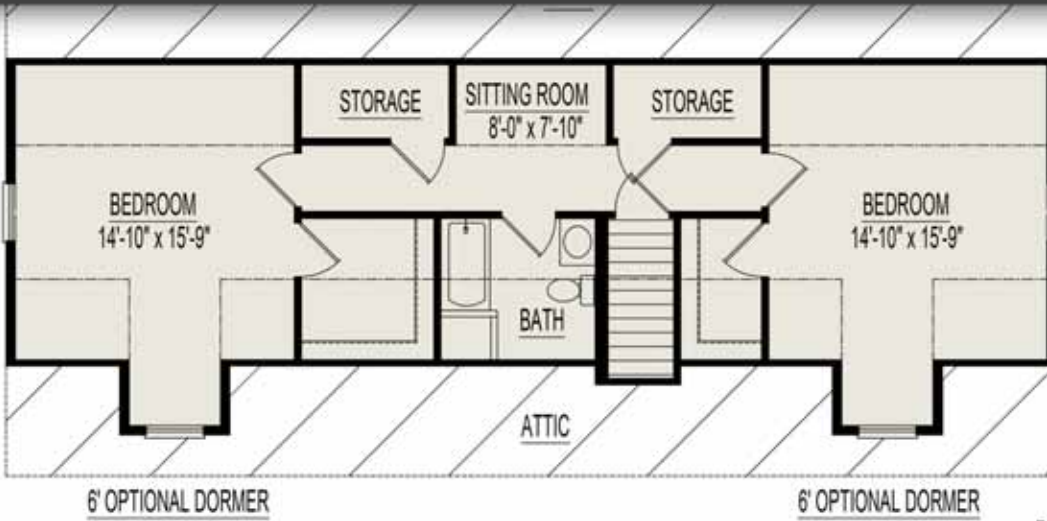

Beach House

3 Bedrooms, 2 Bathrooms, 1568 Square Feet
 882 Square Feet for Proposed 2nd Floor
Some Items shown may be optional or constructed on site

Proposed 2nd Floor Plan
 (Finished on site by others)

1st Floor Basement Plan

Heckaman Homes
 Made by Craftech Building Systems, Inc.
 2676 East Market Street
 Nappanee, IN 46550
 574.773.4167
 HeckamanHomes.com