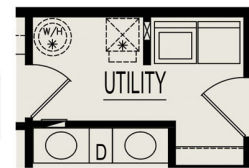

New Bedford

3 Bedroom, 2 Bathrooms, 1568 Square Feet
 930 Square Feet for Proposed 2nd Floor
 Some Items shown may be optional or constructed on site

Proposed 2nd Floor Plan
 (Finished on site by others)