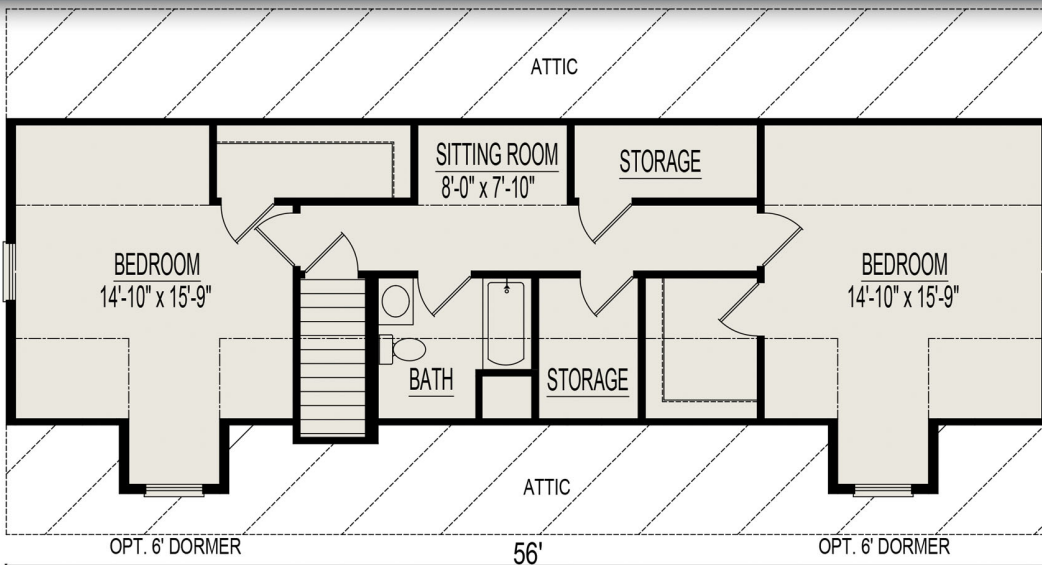

New Bedford

3 Bedroom, 2 Bathrooms, 1568 Square Feet
 930 Square Feet for Proposed 2nd Floor
 Some Items shown may be optional or constructed on site

Proposed 2nd Floor Plan
 (Finished on site by others)

Crawlspace Plan

Heckaman Homes
 Made by Craftech Building Systems, Inc.
 2676 East Market Street
 Nappanee, IN 46550
 574.773.4167
 HeckamanHomes.com

1st Floor Basement Plan