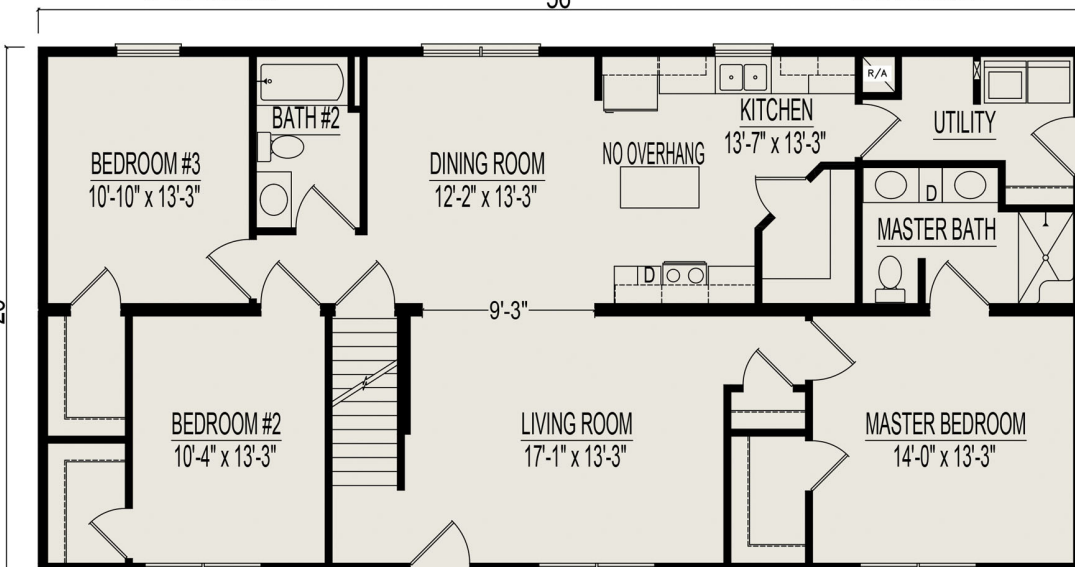

New Bedford

3 Bedroom, 2 Bathrooms, 1568 Square Feet
 930 Square Feet for Proposed 2nd Floor
 Some Items shown may be optional or constructed on site

Proposed 2nd Floor Plan
 (Finished on site by others)

Crawlspace Plan

Heckaman Homes
 Made by Craftech Building Systems, Inc.
 2676 East Market Street
 Nappanee, IN 46550
 574.773.4167
 HeckamanHomes.com

1st Floor Basement Plan