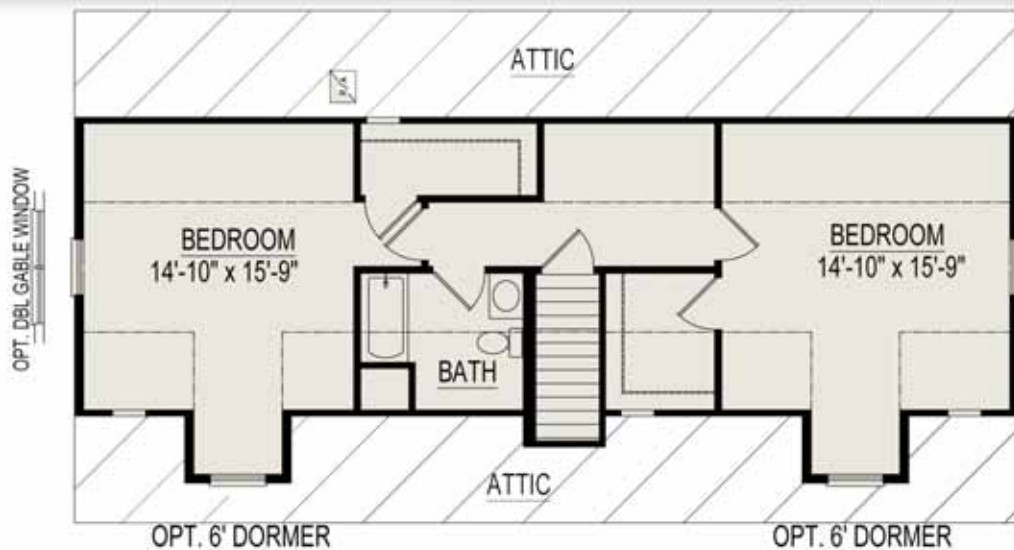

# Lakeview III 52ft.

1 Bedroom, 1-1/2 Bathrooms, 1456 Square Feet  
867 Square Feet for Proposed 2nd Floor

*Some Items shown may be optional or constructed on site*

**Proposed 2nd Floor Plan**  
(Finished on site by others)