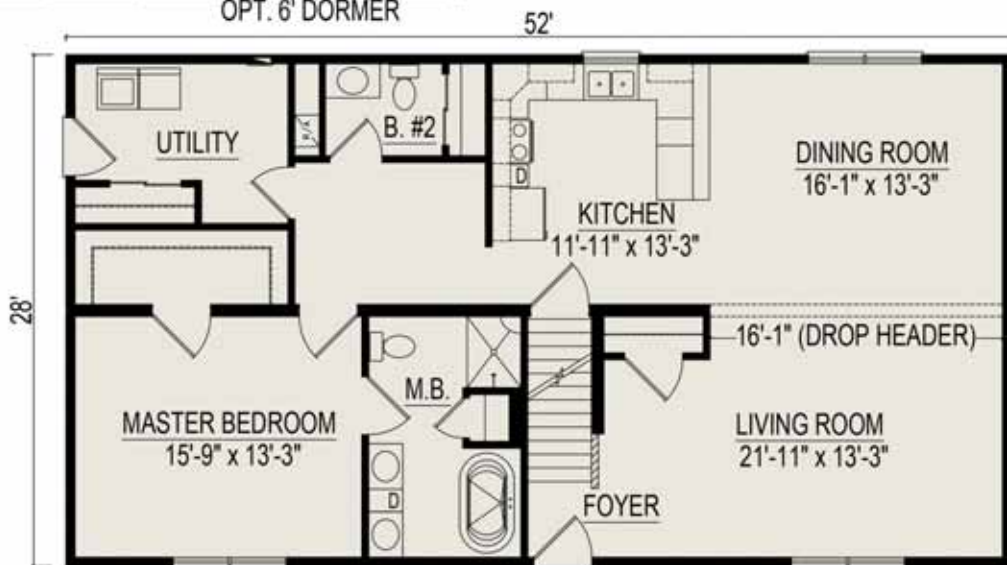

Heckaman Homes
Made by Craftech Building Systems, Inc.
2676 East Market Street
Nappanee, IN 46550
574.773.4167
HeckamanHomes.com

1st Floor Basement Plan