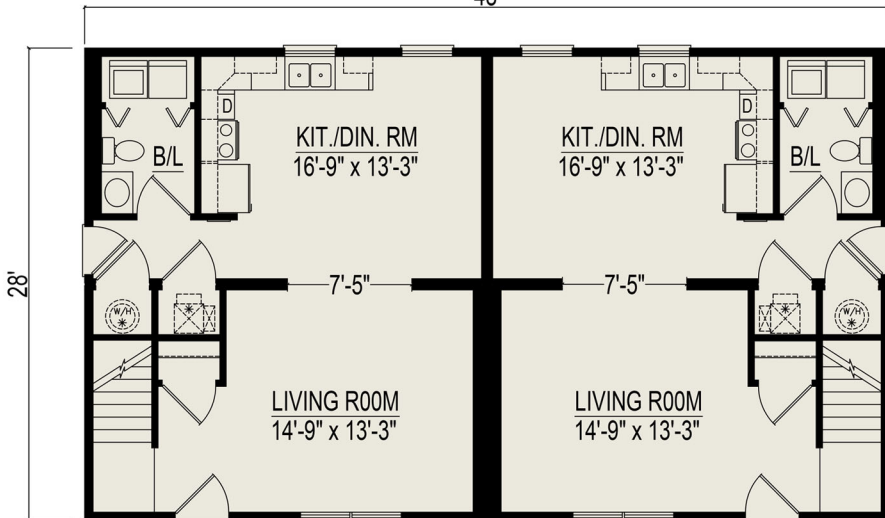

Townhome Duplex

2 Bedrooms, 2-1/2 Bathrooms
1344 Square Feet - Per Unit

Some Items shown may be optional or constructed on site

SECOND FLOOR PLAN 48'

FIRST FLOOR PLAN

Heckaman Homes
 Made by Craftech Building Systems, Inc.
 2676 East Market Street
 Nappanee, IN 46550
 574.773.4167
 HeckamanHomes.com