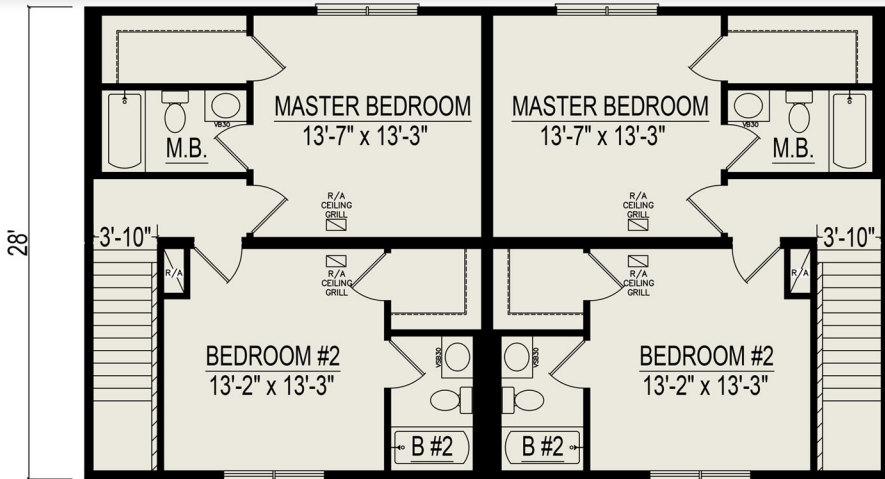

Townhome Duplex

2 Bedrooms, 2-1/2 Bathrooms
1344 Square Feet - Per Unit

Some Items shown may be optional or constructed on site

SECOND FLOOR PLAN 48'

FIRST FLOOR PLAN

Heckaman Homes
 Made by Craftech Building Systems, Inc.
 2676 East Market Street
 Nappanee, IN 46550
 574.773.4167
 HeckamanHomes.com